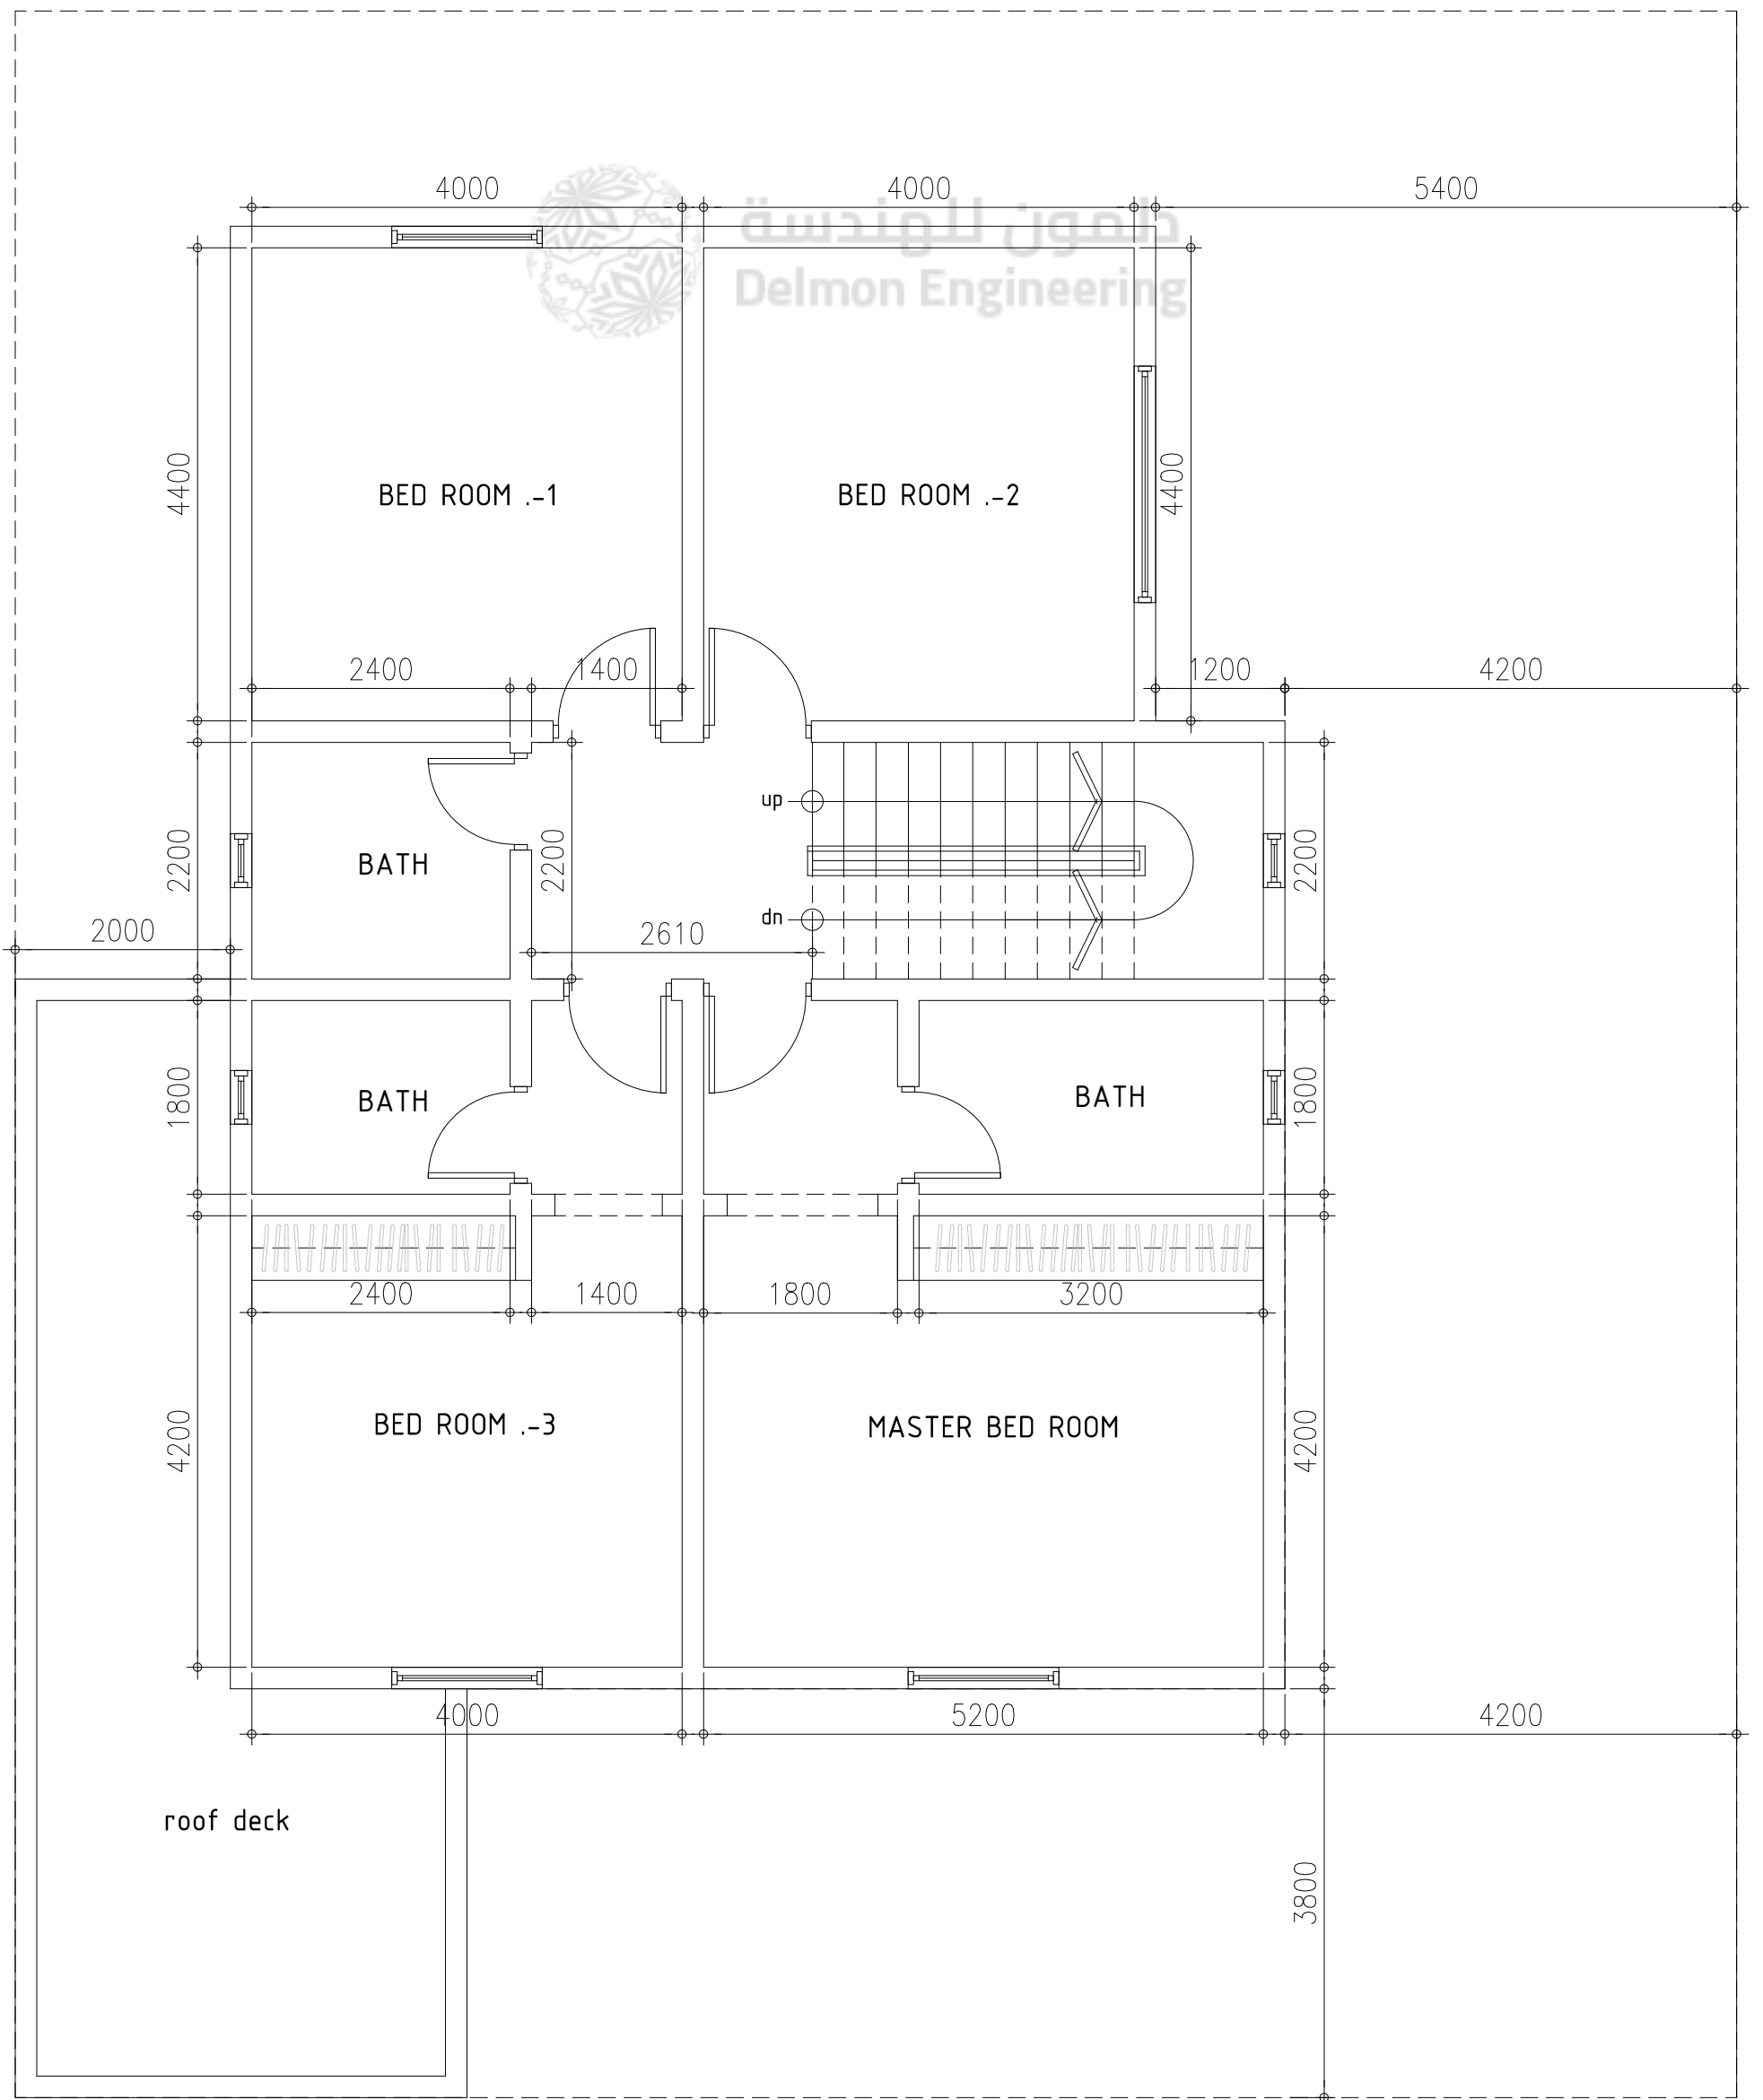

Delmon Engineering
 دلمون للهندسة

GROUND FLOOR PLAN
 SCALE 1:100 MTS.

FIRST FLOOR PLAN

SCALE

1:100 MTS.

FIRST FLOOR PLAN

SCALE

1:100 MTS.