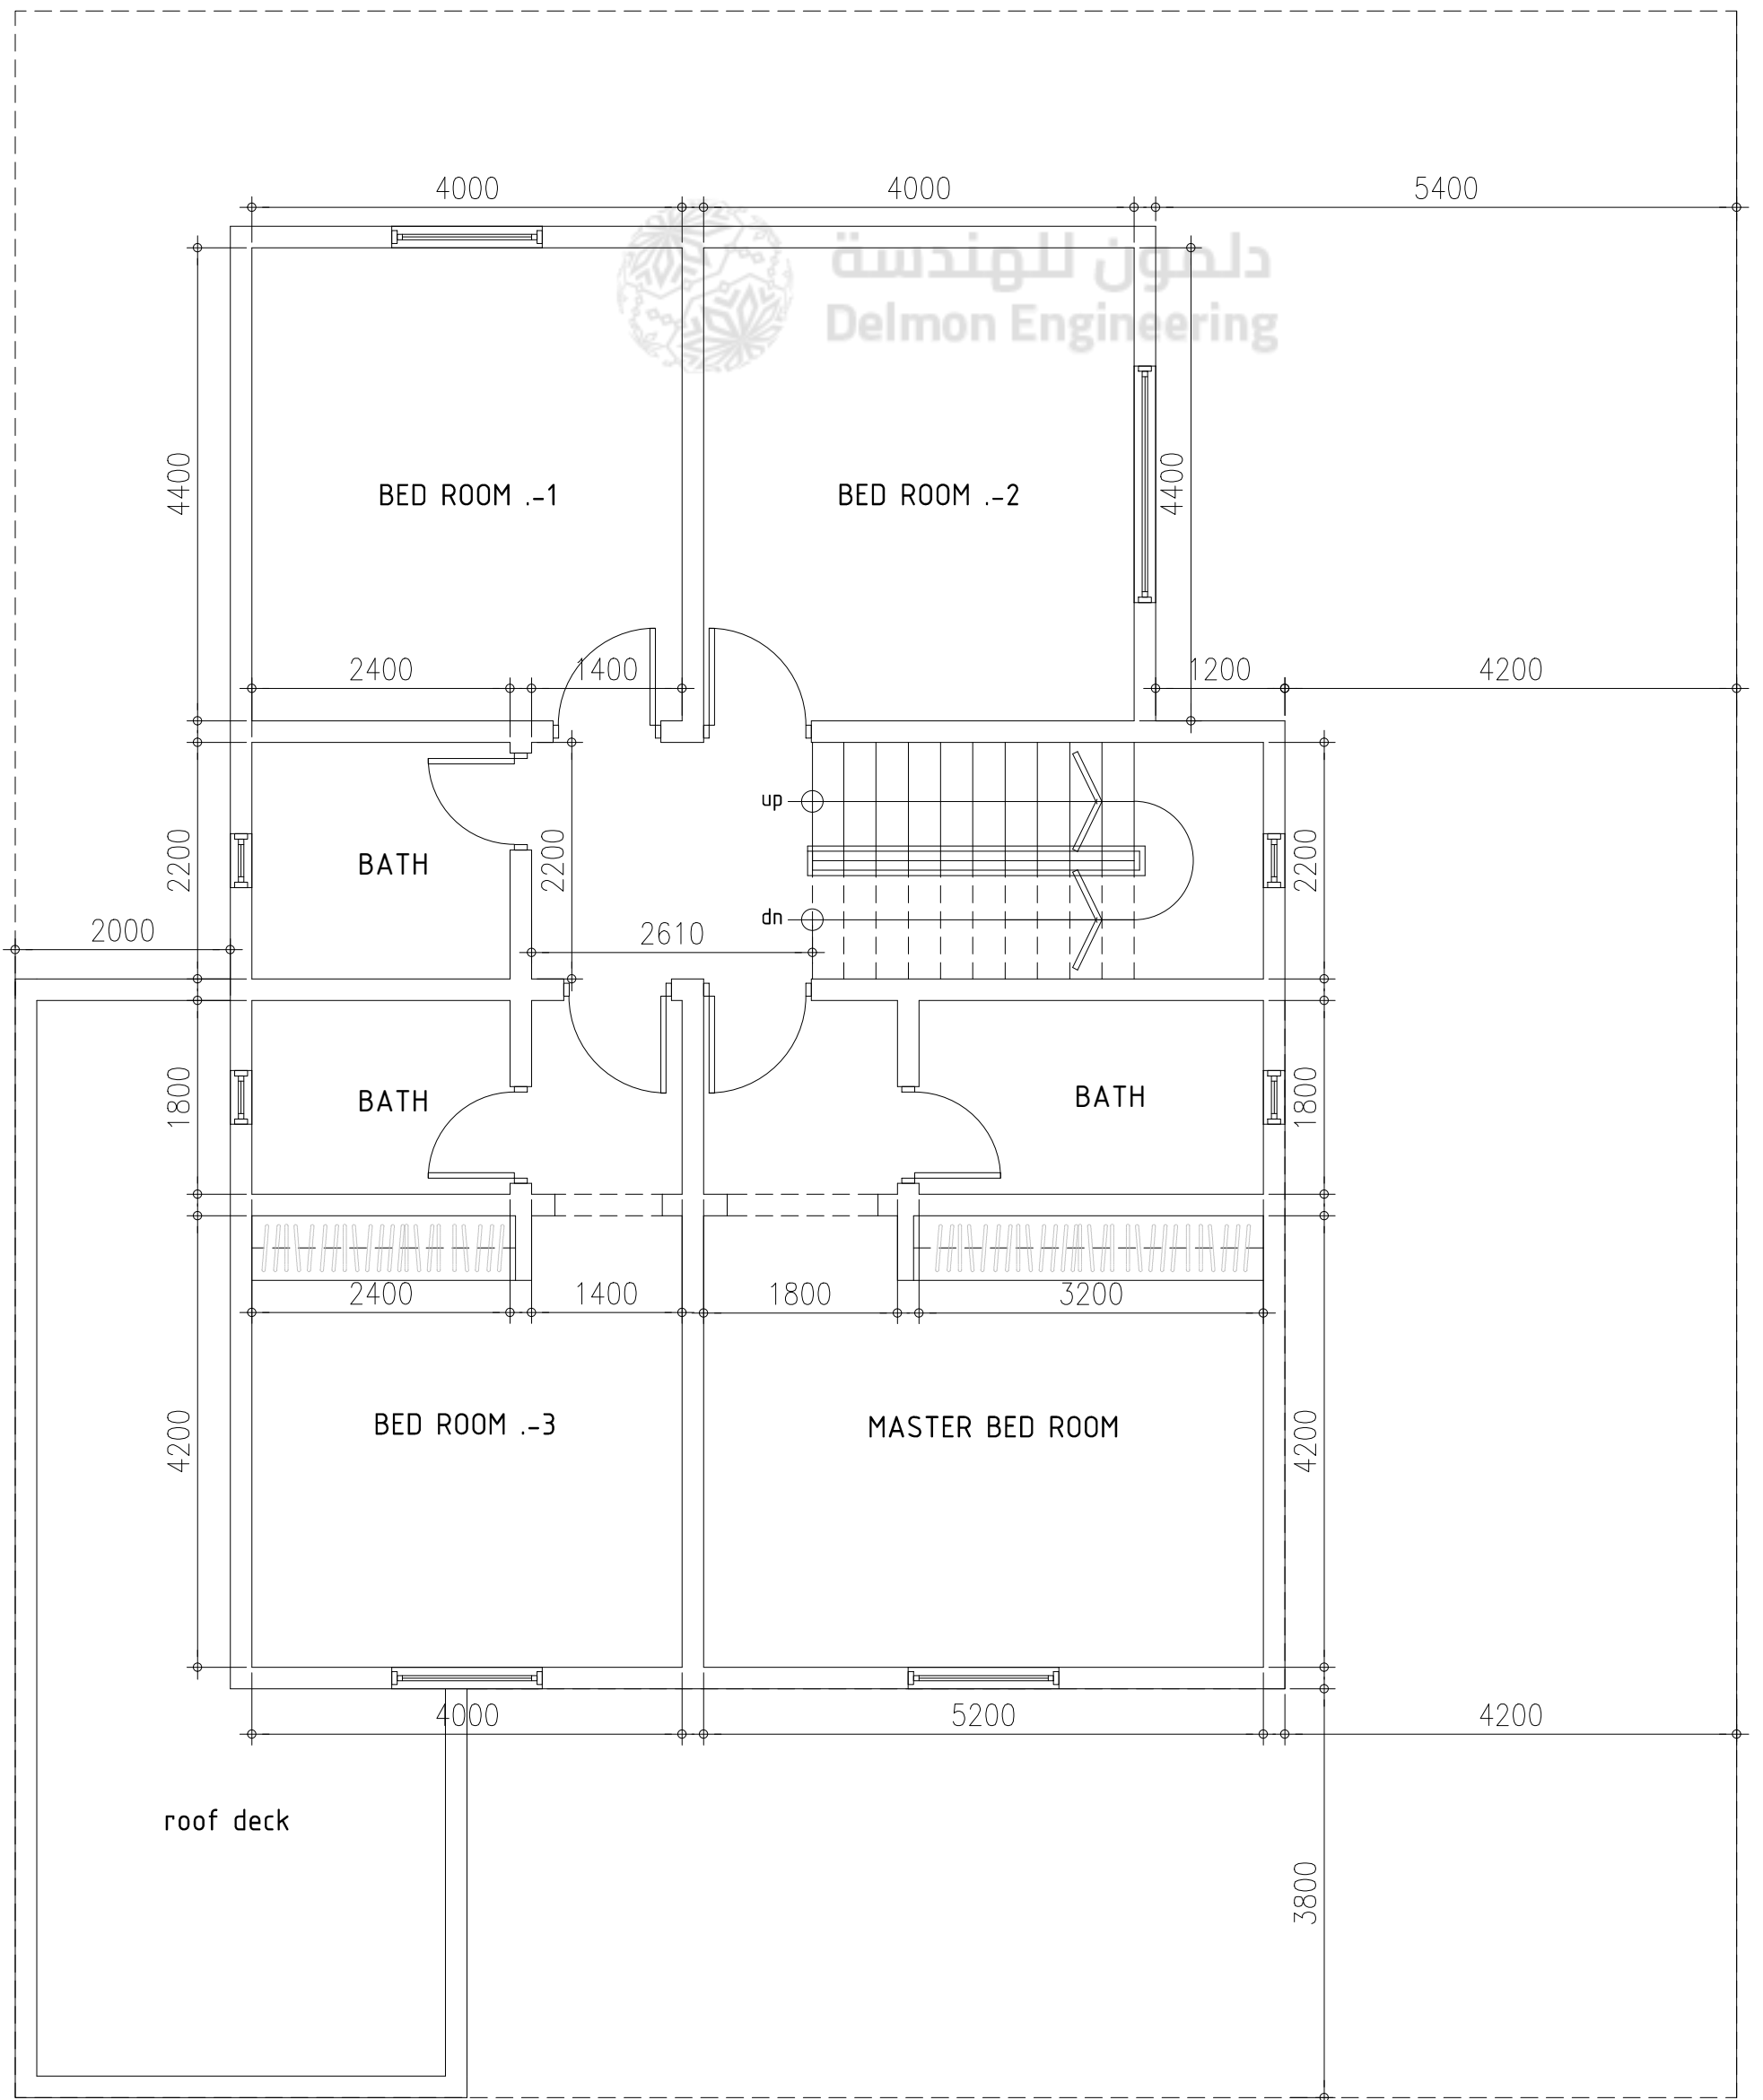

Delmon Engineering
 دلمون للهندسة

GROUND FLOOR PLAN
 SCALE 1:100 MTS.

FIRST FLOOR PLAN

SCALE

1:100 MTS.

FIRST FLOOR PLAN

SCALE

1:100 MTS.